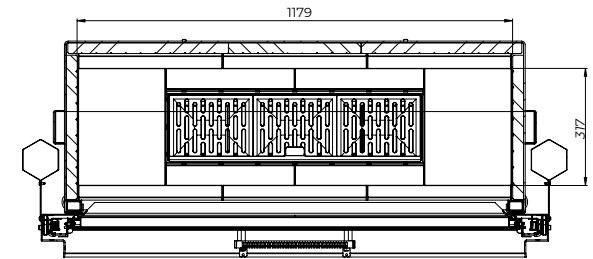

Hestia 1400 Guillotine Tunnel

Hestia 1400 Guillotine Tunnel

LIVING FIRE

Door Size (mm)	1254 x 492
Flue Diameter (mm)	200
Weight (Kg)	435

LIVING FIRE

359-361 Swan St, Richmond VIC 3121 | 148-150 Cochranes Rd, Moorabbin VIC 3189