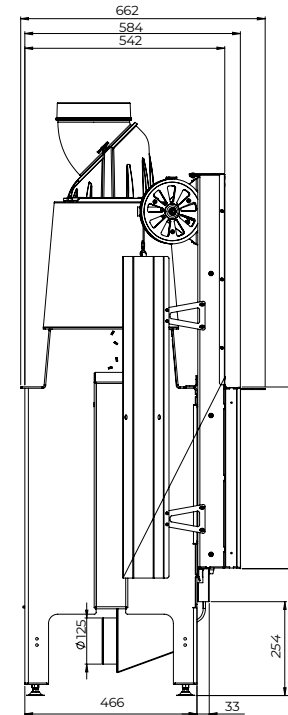

Hestia 1400 Guillotine Tunnel

Hestia 1400 Guillotine Tunnel

LIVING FIRE

Door Size (mm)	1254 x 492
Flue Diameter (mm)	200
Weight (Kg)	435

LIVING FIRE

359-361 Swan St, Richmond VIC 3121 | 148-150 Cochranes Rd, Moorabbin VIC 3189