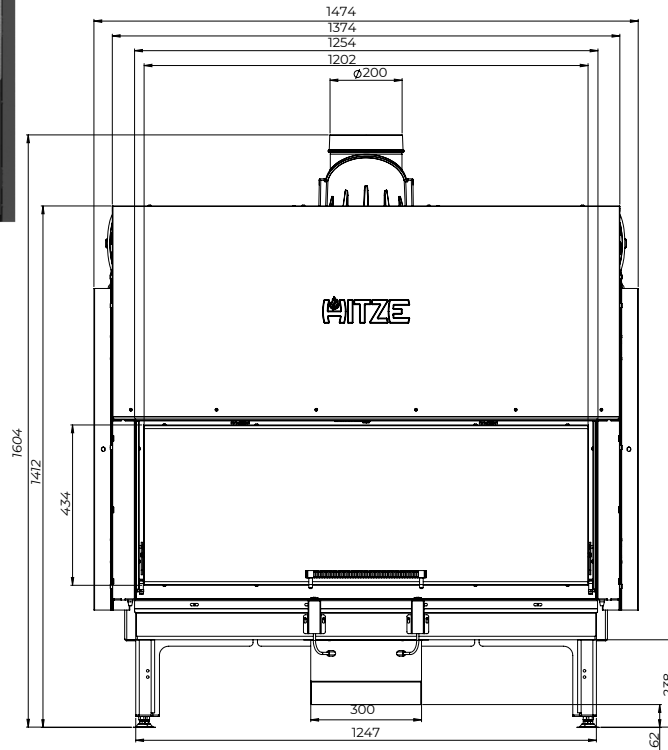

Hestia 1400 Guillotine Tunnel

Hestia 1400 Guillotine Tunnel

LIVING FIRE

Door Size (mm)	1254 x 492
Flue Diameter (mm)	200
Weight (Kg)	435

LIVING FIRE

359-361 Swan St, Richmond VIC 3121 | 148-150 Cochranes Rd, Moorabbin VIC 3189