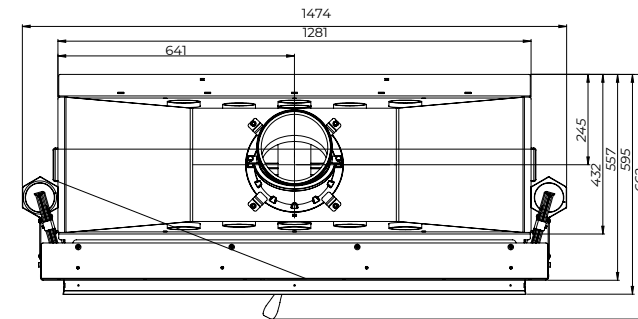

Hestia 1400 Guillotine Tunnel

Hestia 1400 Guillotine Tunnel

LIVING FIRE

Door Size (mm)	1254 x 492
Flue Diameter (mm)	200
Weight (Kg)	435

LIVING FIRE

359-361 Swan St, Richmond VIC 3121 | 148-150 Cochranes Rd, Moorabbin VIC 3189